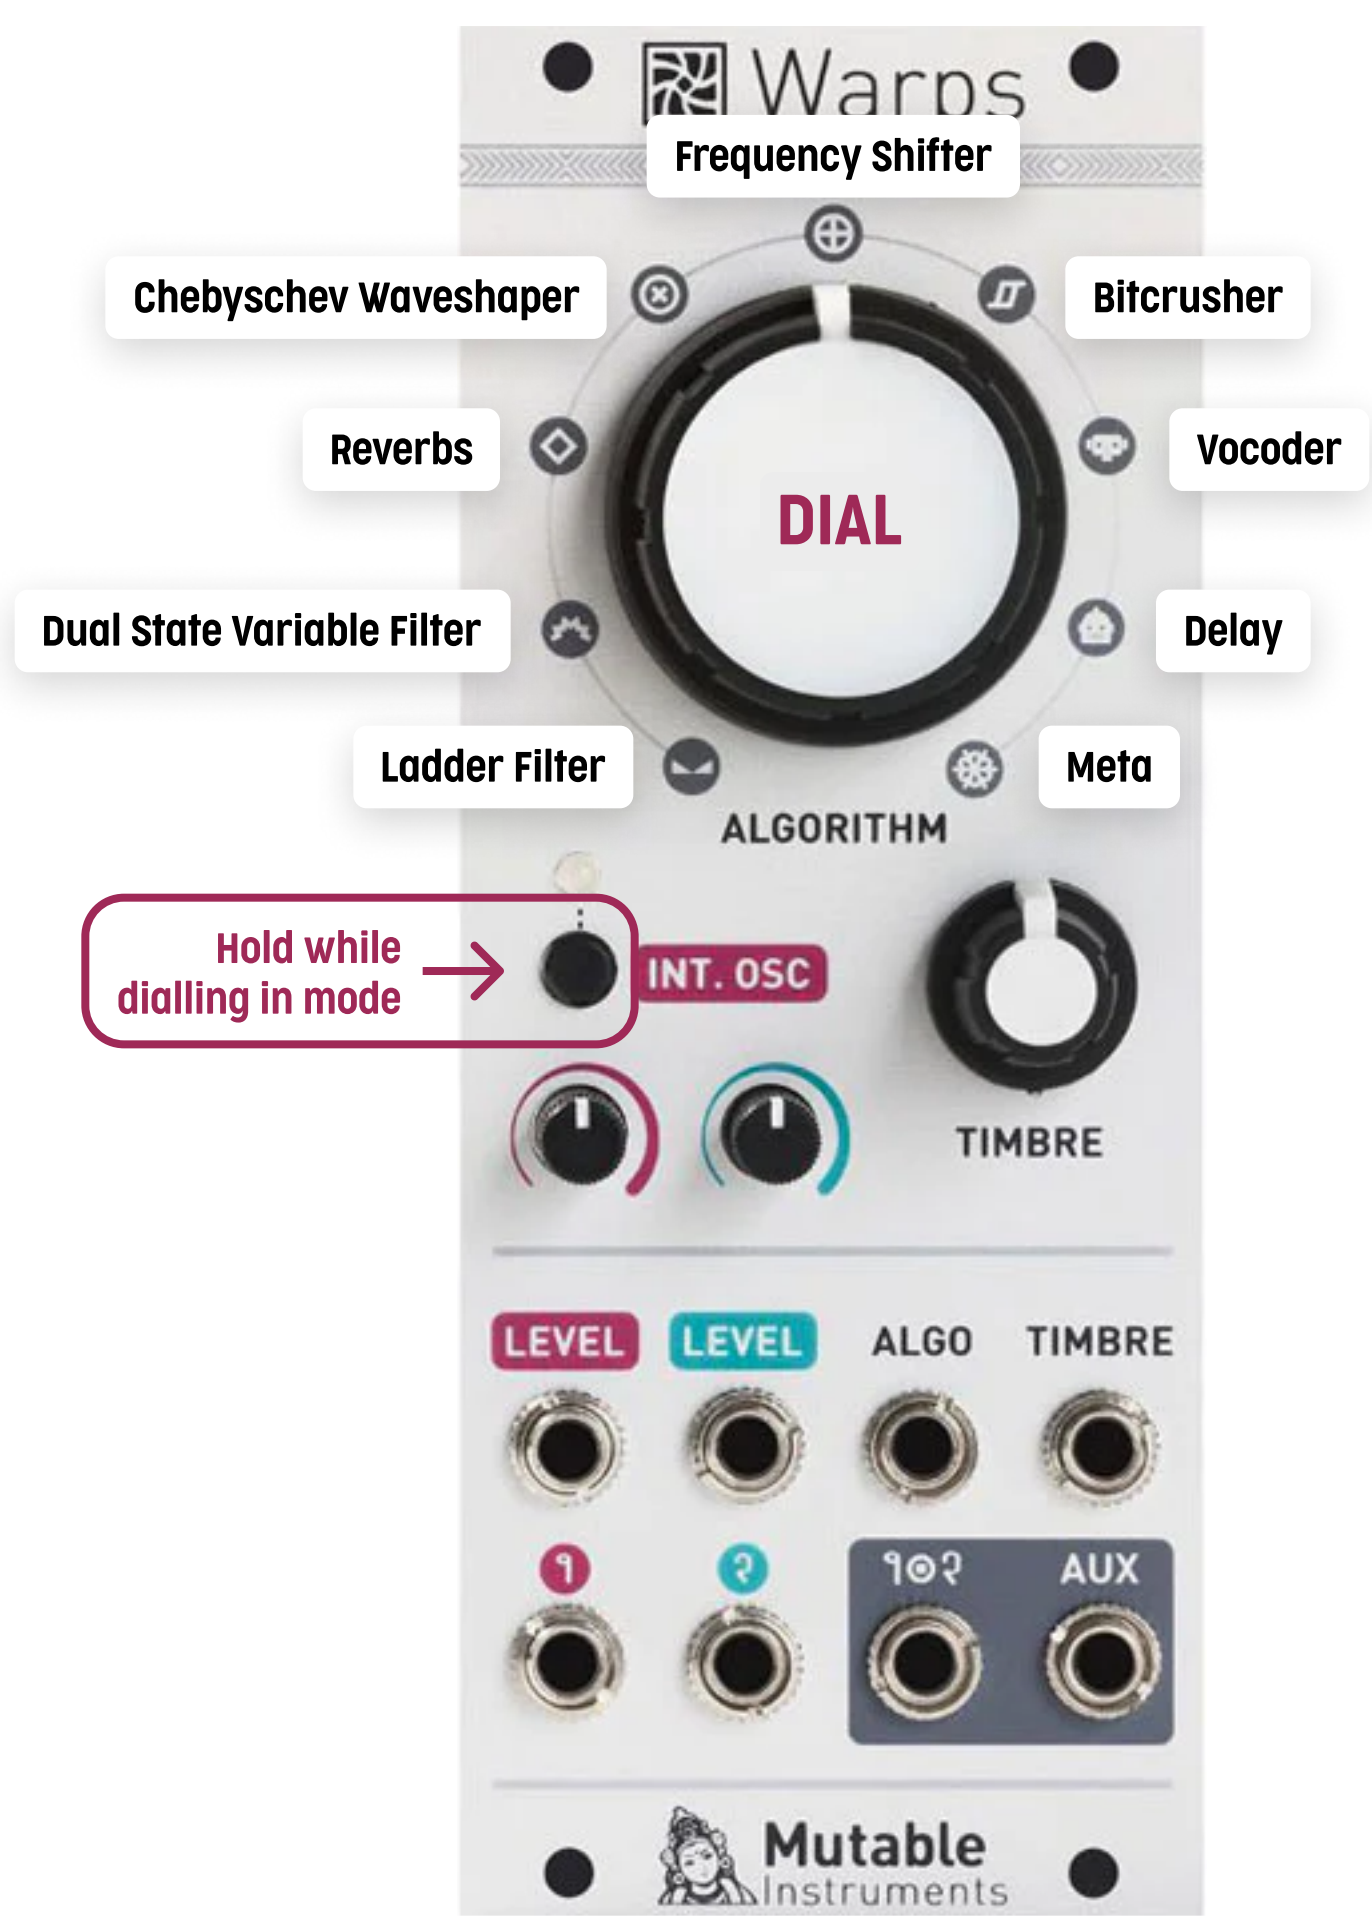

# WARPS Symbiote Cheatsheet

Ladder Filter

Dual State Variable Filter

Reverbs

Chebyshev Waveshaper

Frequency Shifter

Bitcrusher

Doppler Panner